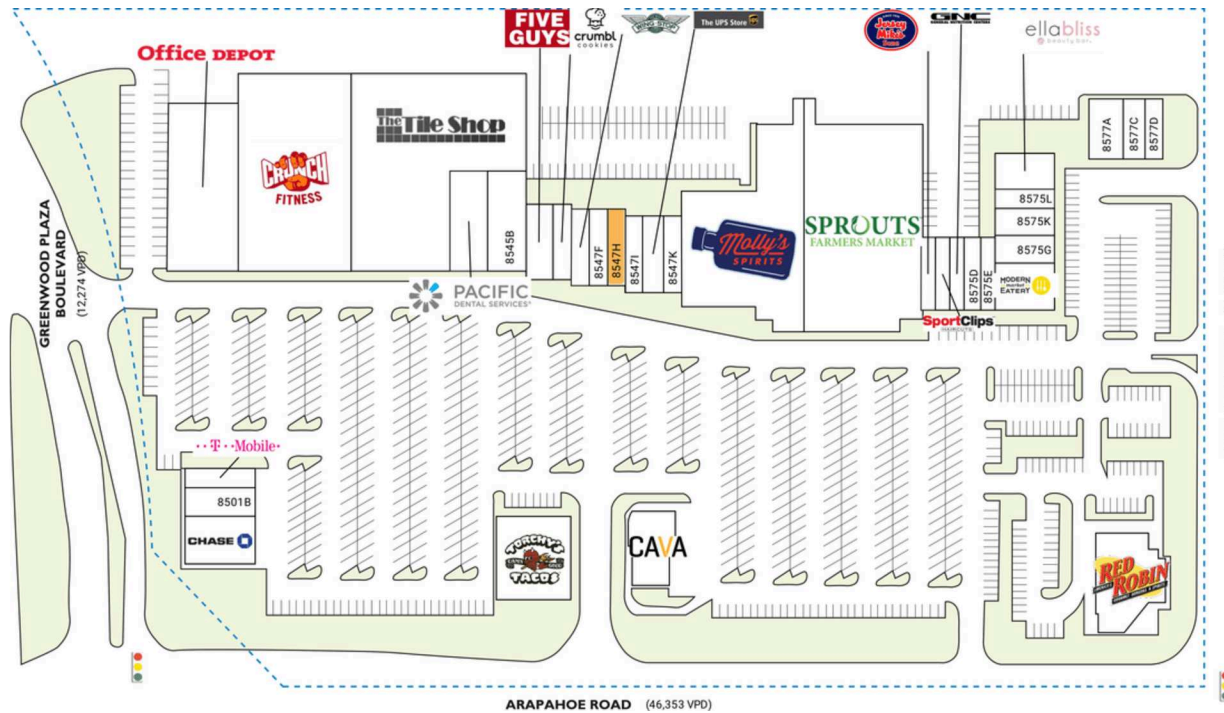

ARAPAHOE MARKETPLACE

8525 East Arapahoe Road | Greenwood Village, CO 80112

SPACE	TENANT	SQ. FT.	8545B Boulder Running Company	4,949 SF	8547K Poke City	1,937 SF	8575K Ageless Men's Health	1,559 SF
8501A	Chase	4,368 SF	8547A Five Guys Burgers & Fries	2,640 SF	8557A Molly's Spirits	23,876 SF	8575L Elements Massage	1,776 SF
8501B	Toastique	2,016 SF	8547C Crumbl Cookies	1,620 SF	8557B Sprouts Farmers Market	27,533 SF	8575N Ella Bliss Beauty Bar	2,870 SF
8501C	T-Mobile	1,632 SF	8547D Wingstop	1,564 SF	8575A Jersey Mike's Subs	1,400 SF	8577A Glo Tanning	2,610 SF
8505	Torchy's Tacos	5,220 SF	8547F Teriyaki Madness	1,693 SF	8575B Sport Clips	1,200 SF	8577C Laser Remedy	990 SF
8507	CAVA	3,170 SF	8547H AVAILABLE	1,880 SF	8575C GNC	1,147 SF	8577D Arapahoe Floral	1,000 SF
8525	Office Depot	21,000 SF	8547I La Belle French Bakery	1,450 SF	8575D Pizzeria Locale	1,314 SF	8585 Red Robin	7,200 SF
8527	Crunch Fitness	21,824 SF	8547J The UPS Store	1,600 SF	8575E PO Nails	1,022 SF	TOTAL SQ. FT.	191,761
8535	The Tile Shop	28,309 SF			8575F Modmarket	2,625 SF		
8545A	Pacific Dental	4,900 SF			8575G Profile by Sanford	1,867 SF		

SITE LEGEND

- Available
- Occupied
- Leased (not occupied)
- Owned by Others
- Site Boundary

DISCLAIMER - This site plan is for general information purposes only and is not intended to constitute representations and warranties by Landlord as to the ownership of the real property depicted herein or the identity or nature of any occupants thereof.